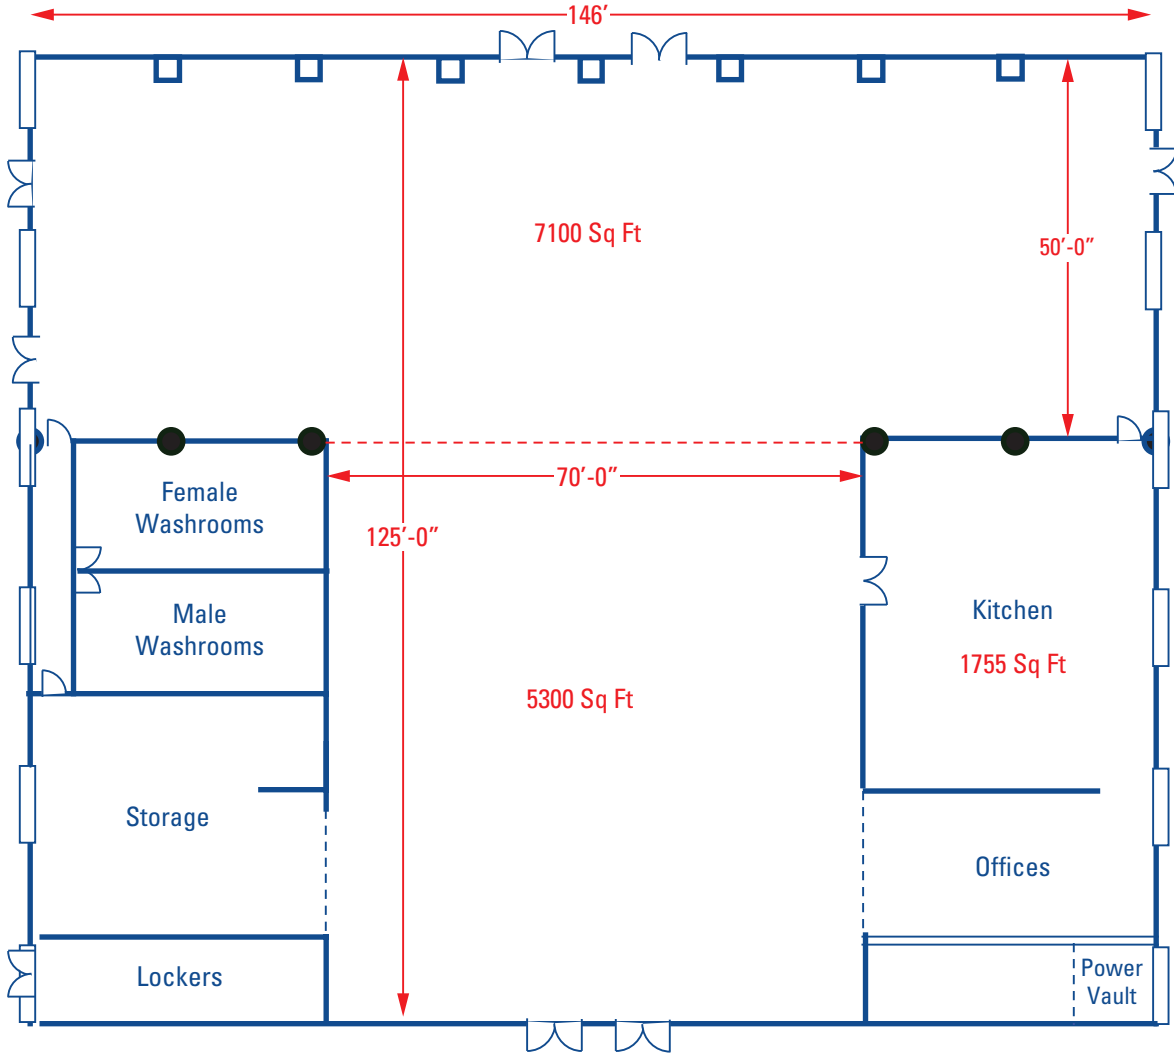

THE STATION

TERMINAL AVENUE

Total Capacity: 1533
Total Square Ft: 12,400

PLATFORM

ROCKY MOUNTAINEER
*Vacations*TM

rockymountaineer.com