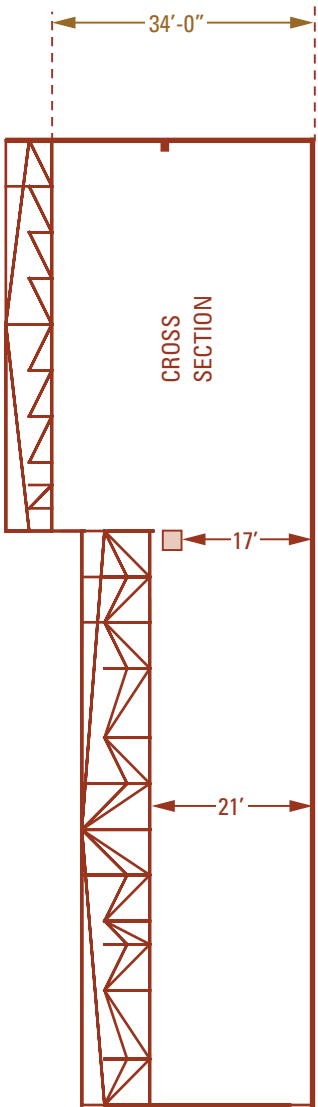

THE STATION

TERMINAL AVENUE

Total Capacity: 1533
Total Square Ft: 12,400

PLATFORM

ROCKY MOUNTAINEER
*Vacations*TM

rockymountaineer.com